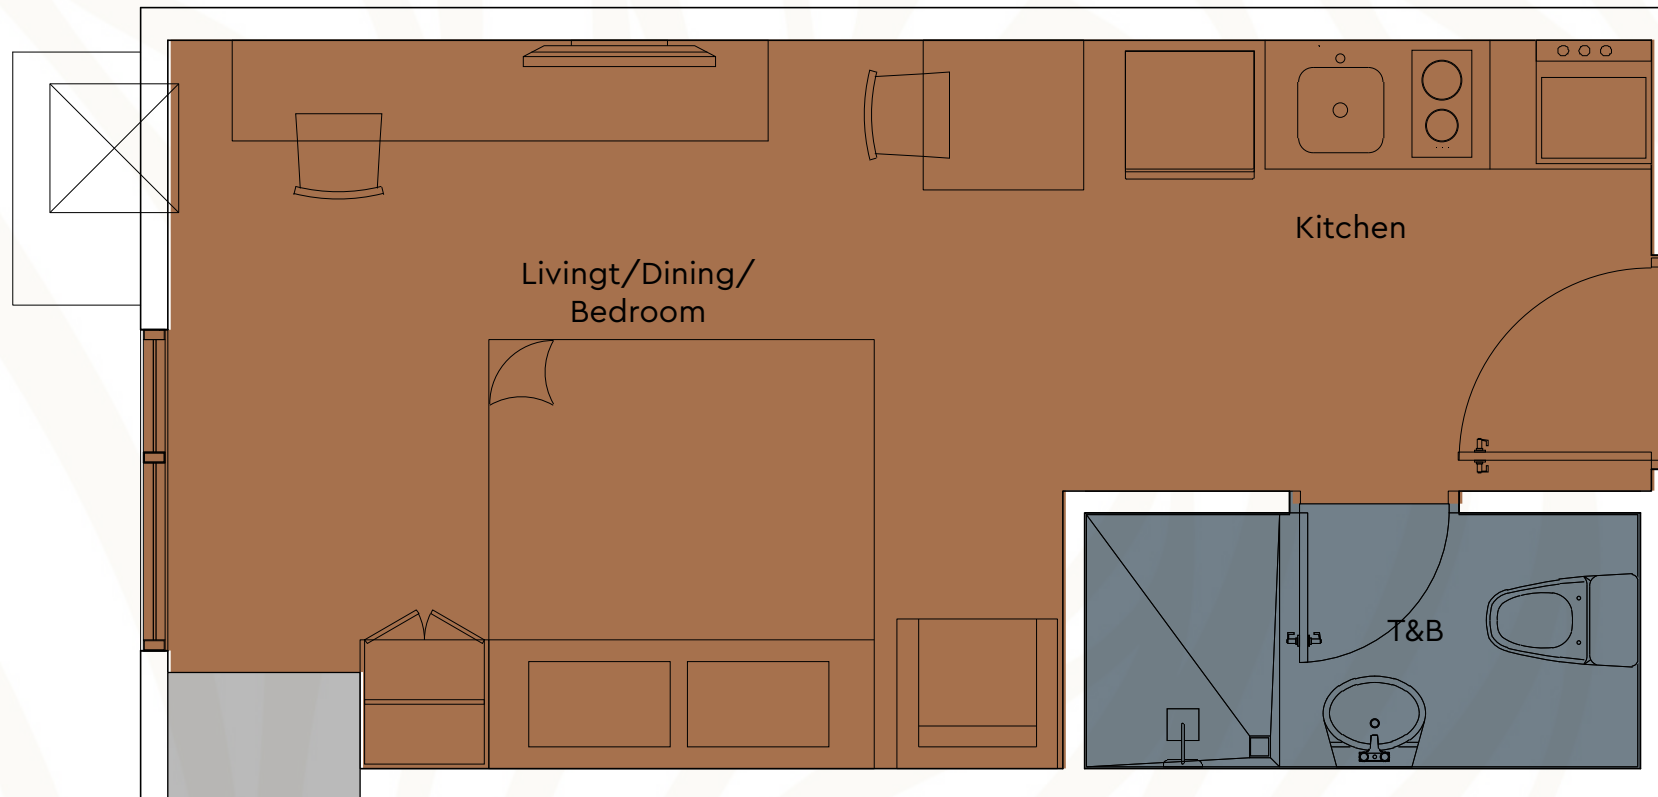

RESIDENTIAL SUITE

STUDIO - 25.29 SQM.

RESIDENTIAL SUITE

EXECUTIVE SUITE - 45.00 SQM.

The developer reserves the right to change and/or improve the details of details of the project without prior notice. The informative found here is for announcement and reference only.

RESIDENTIAL SUITE

EXECUTIVE SUITE - 45.05 SQM.

The developer reserves the right to change and/or improve the details of details of the project without prior notice. The informative found here is for announcement and reference only.

RESIDENTIAL SUITE

EXECUTIVE SUITE - 48.37 SQM.