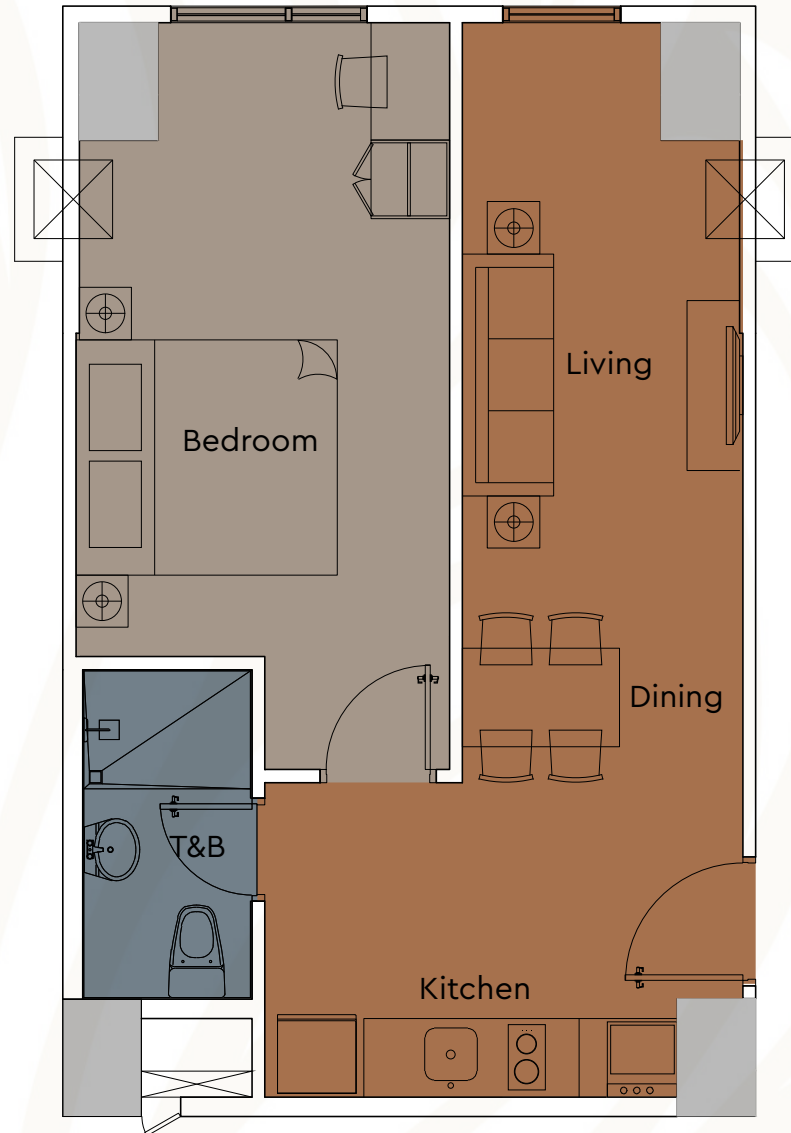

RESIDENTIAL SUITE

STUDIO - 25.29 SQM.

RESIDENTIAL SUITE

EXECUTIVE SUITE - 45.00 SQM.

The developer reserves the right to change and/or improve the details of details of the project without prior notice. The informative found here is for announcement and reference only.

RESIDENTIAL SUITE

EXECUTIVE SUITE - 45.05 SQM.

The developer reserves the right to change and/or improve the details of details of the project without prior notice. The informative found here is for announcement and reference only.

RESIDENTIAL SUITE

EXECUTIVE SUITE - 48.37 SQM.