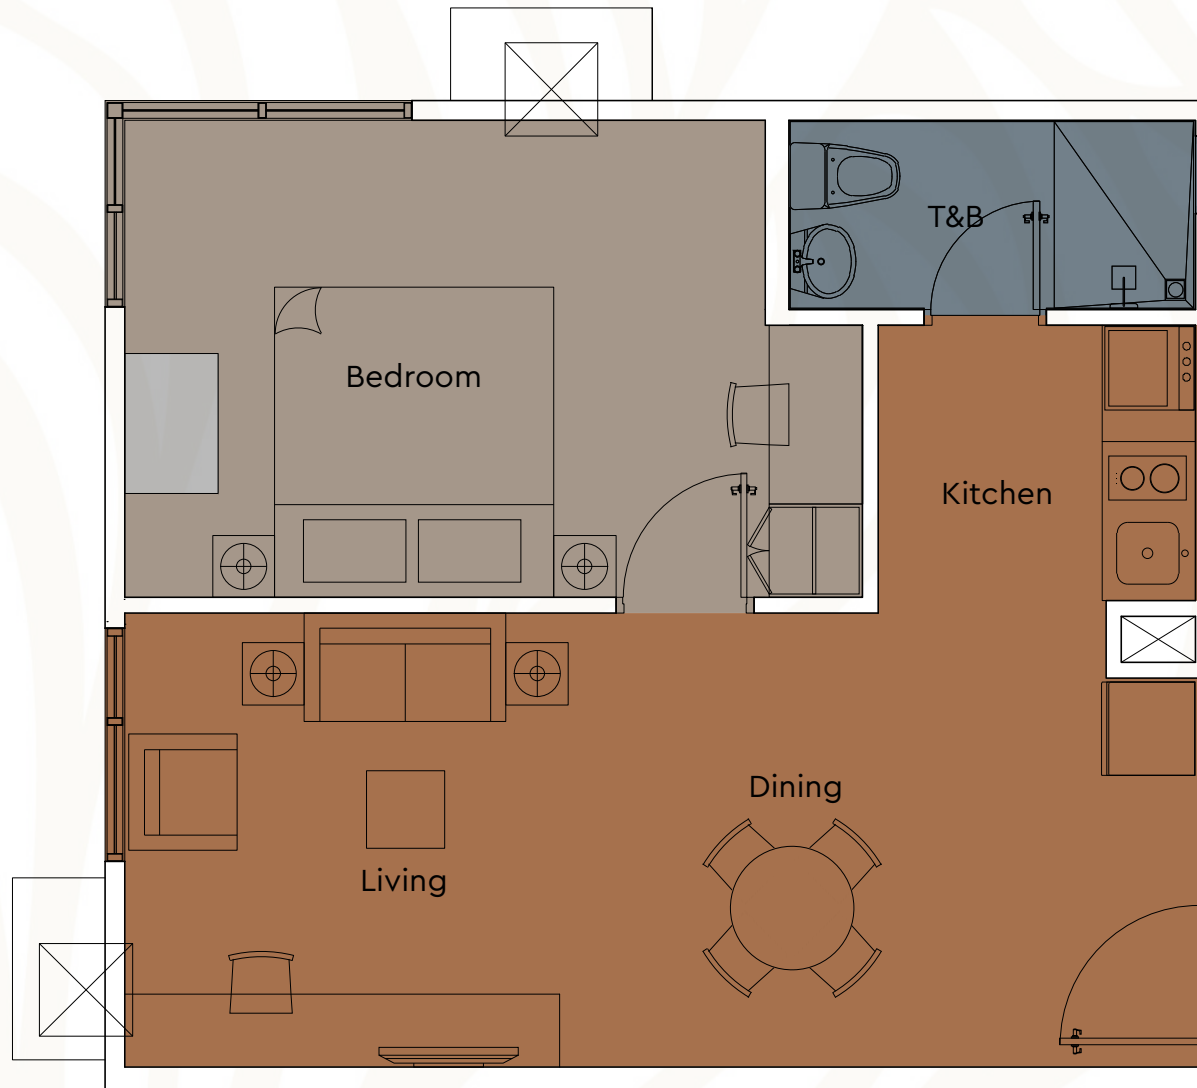

RESIDENTIAL SUITE

STUDIO - 25.29 SQM.

RESIDENTIAL SUITE

EXECUTIVE SUITE - 45.00 SQM.

The developer reserves the right to change and/or improve the details of details of the project without prior notice. The informative found here is for announcement and reference only.

RESIDENTIAL SUITE

EXECUTIVE SUITE - 45.05 SQM.

The developer reserves the right to change and/or improve the details of details of the project without prior notice. The informative found here is for announcement and reference only.