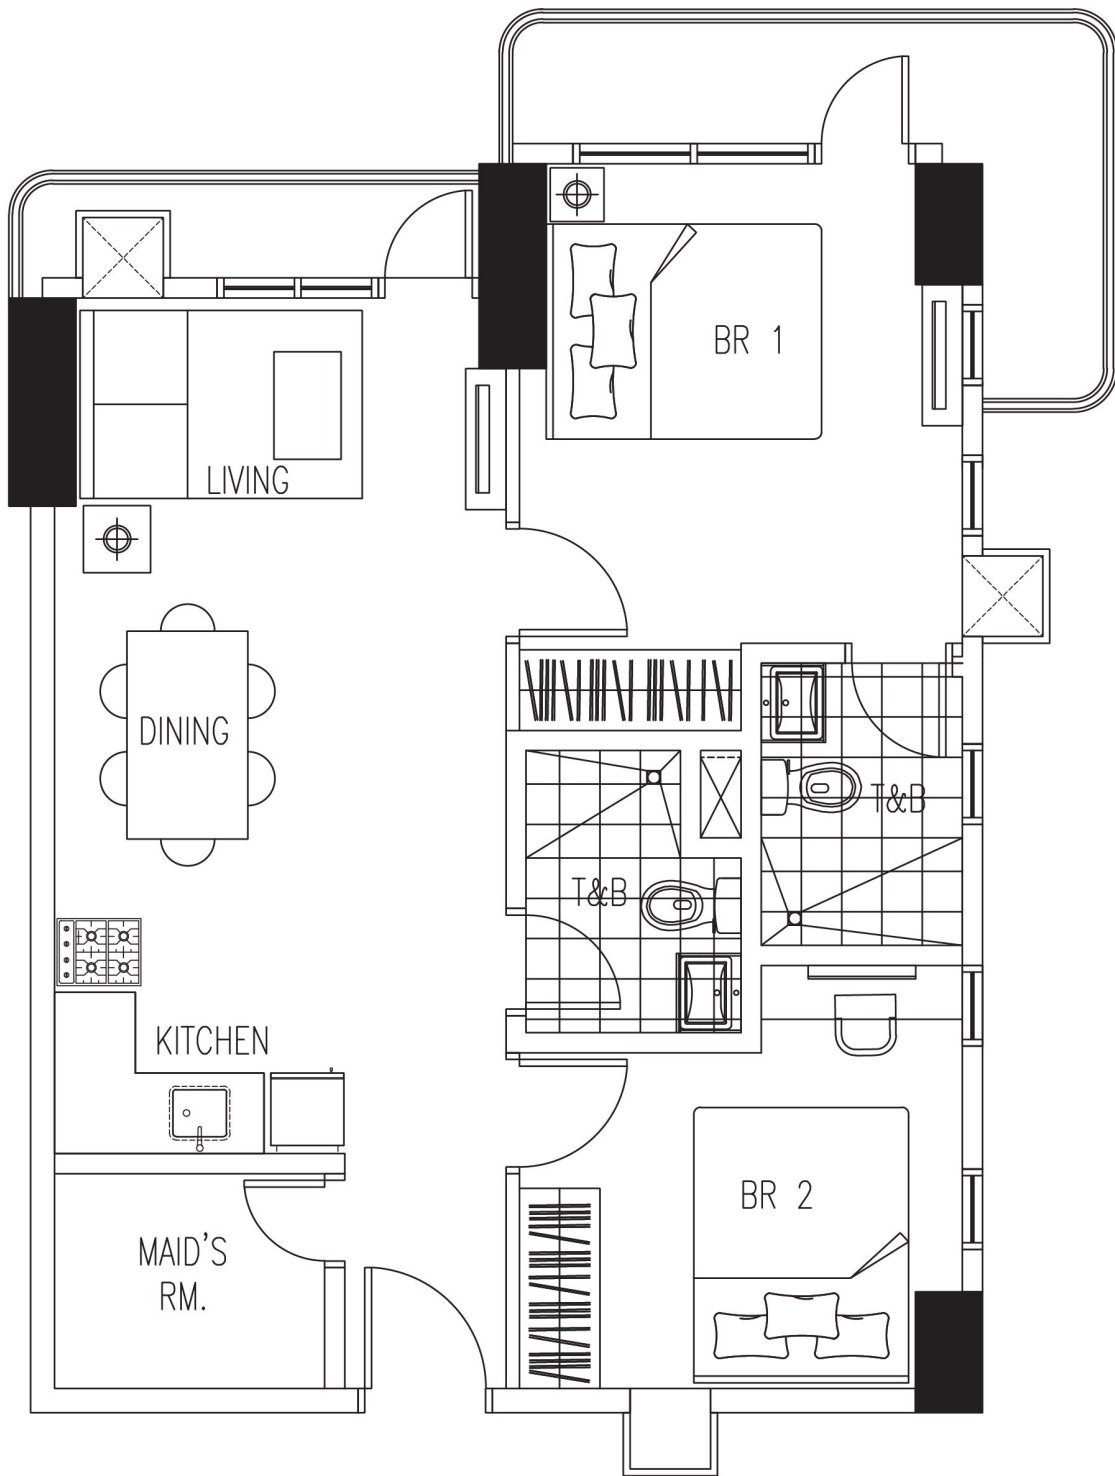

PREMIUM SUITES 2BR
65.34 SQ. M
1,720.94 SQ. FT

PREMIUM SUITES 2BR

71.89 SQ. M

73.82 SQ. FT