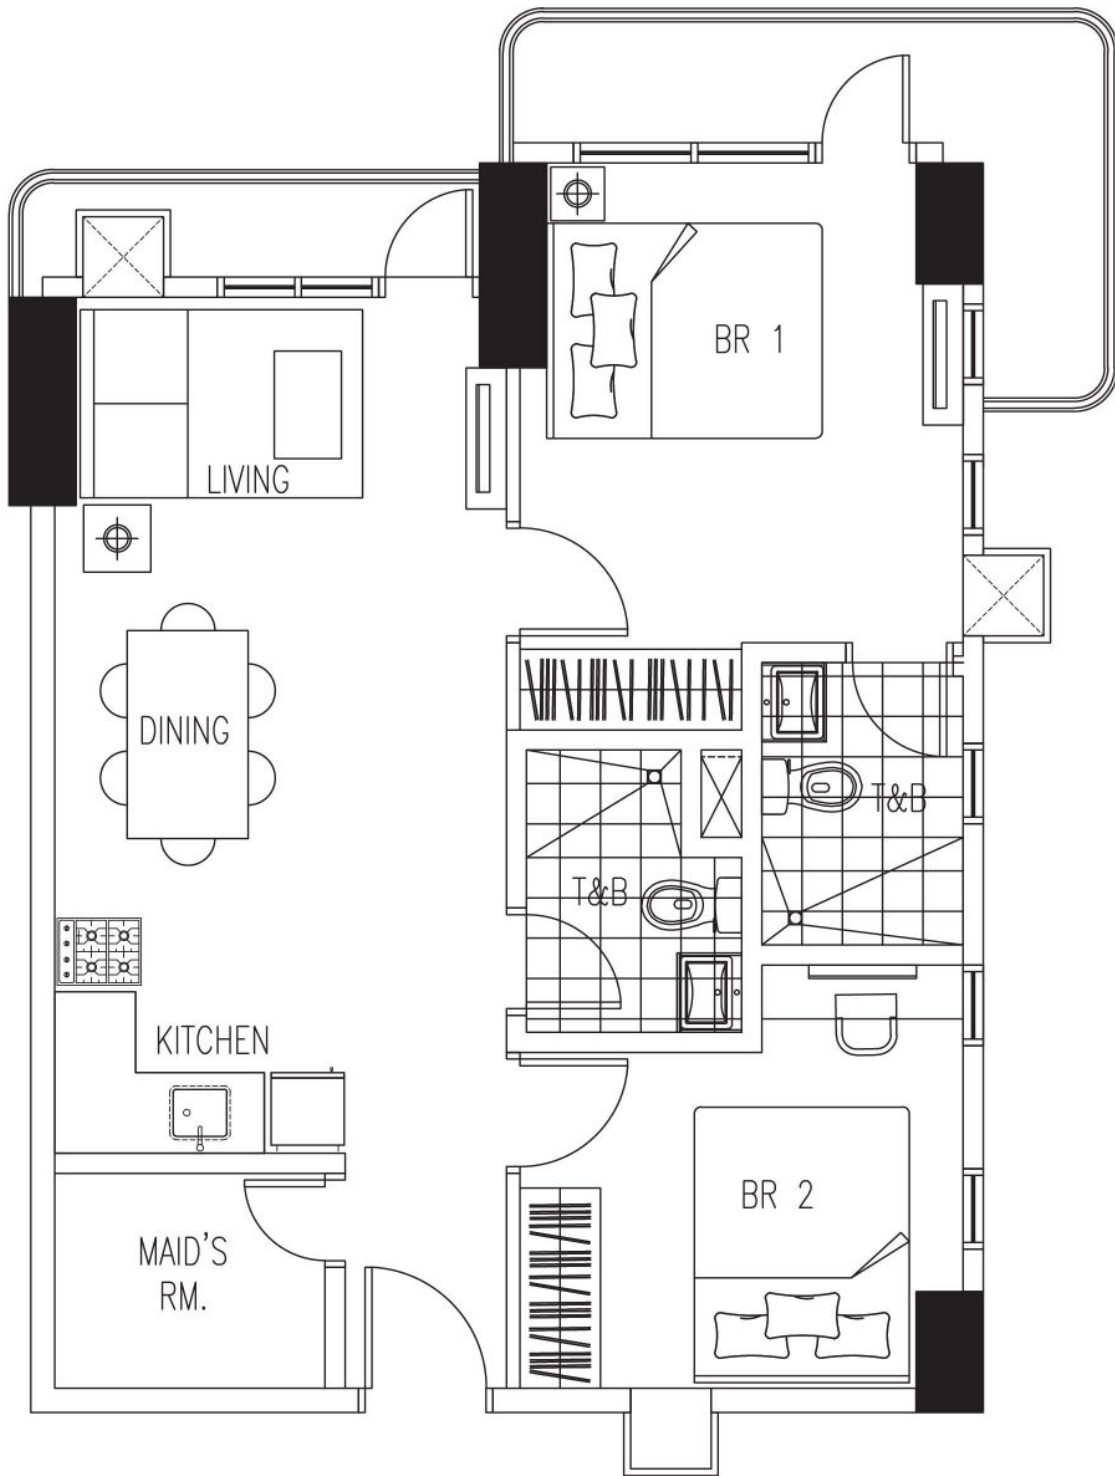

PREMIUM SUITES 2BR
65.34 SQ. M
1,720.94 SQ. FT

PREMIUM SUITES 2BR

71.89 SQ. M

73.82 SQ. FT